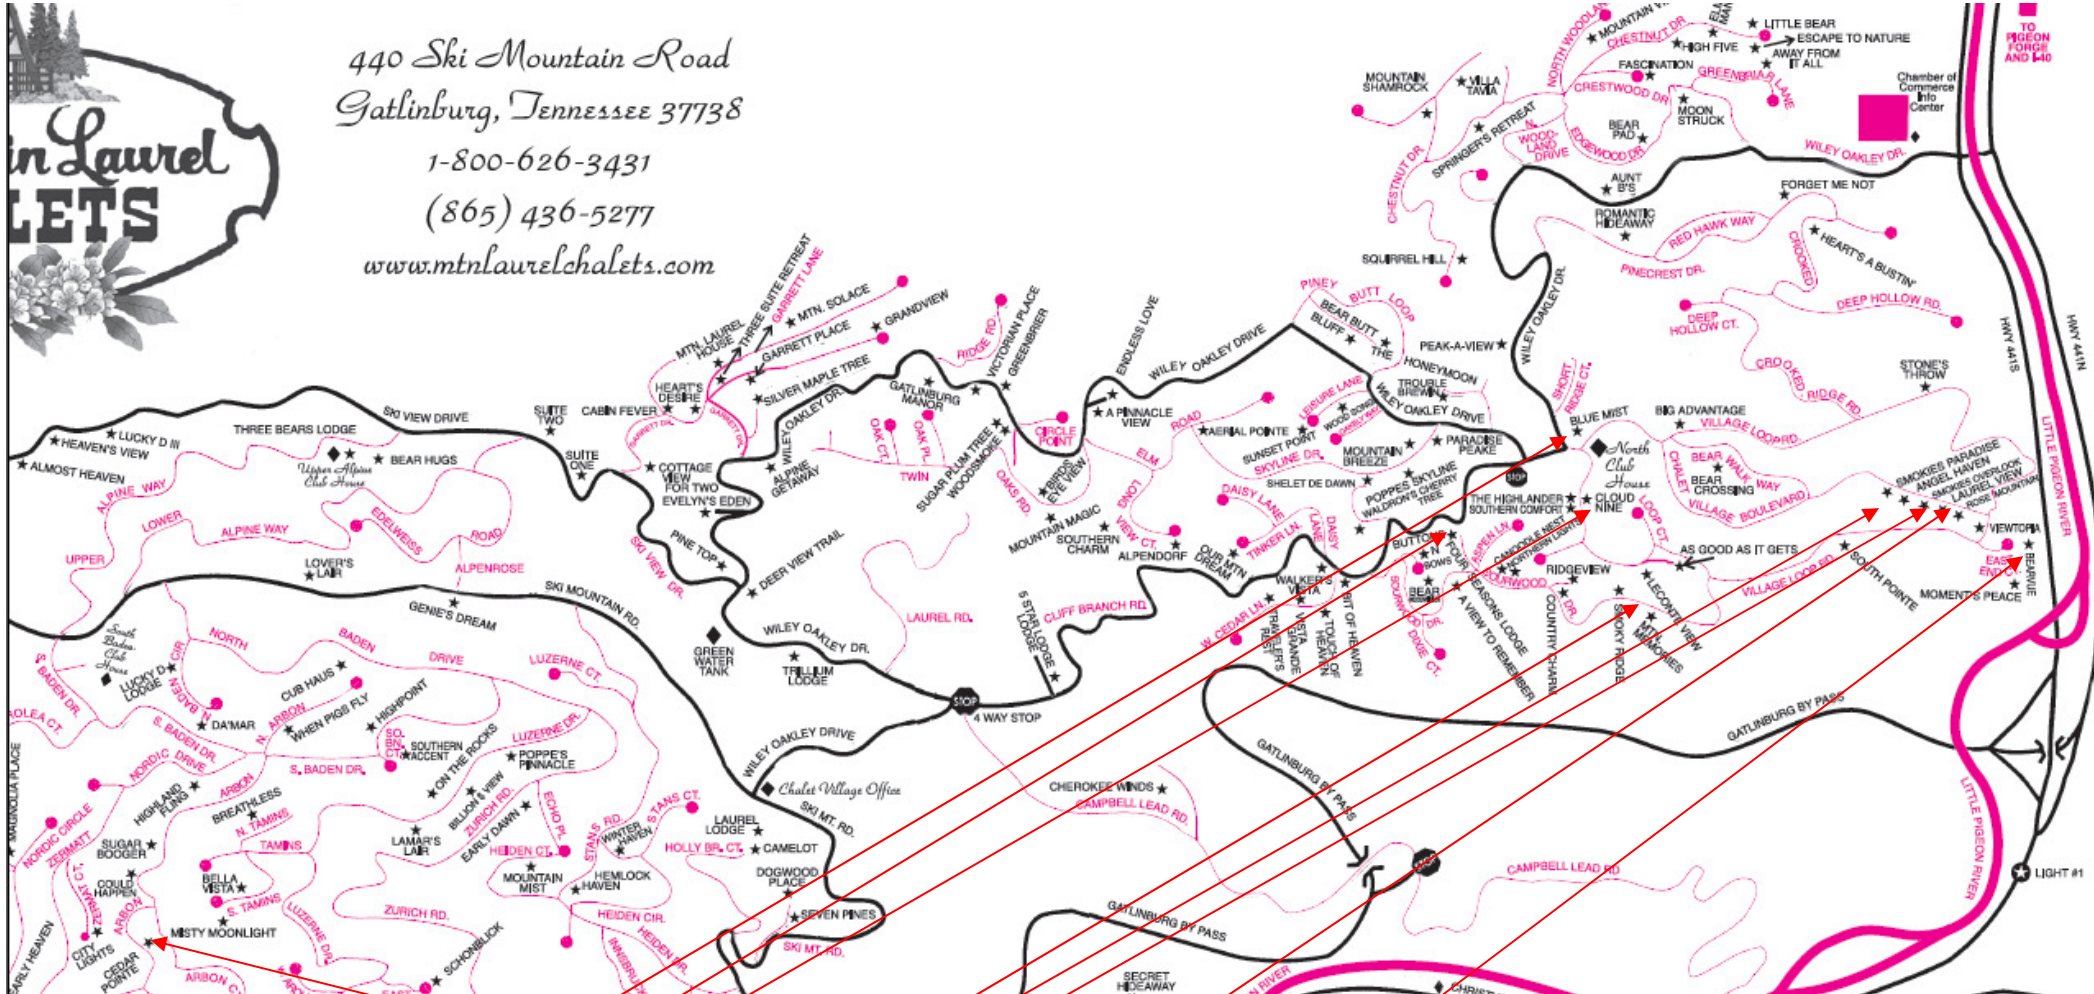

440 Ski Mountain Road  
Gatlinburg, Tennessee 37738

1-800-626-3431

(865) 436-5277

www.mtnlaurelchalets.com

- Cedar Point** – Jeanette Lillehoj
- Blue Mist** – Bruce and Michele Bjorn
- Four Seasons Lodge** – Grethe Thordahl
- Cloud Nine** – Bill and Barbara Bjorn
- Mountain Memories** – Jytte and Hans Ole Frostholtm
- Angel Haven** – Dyann and Alex Easton-Brown
- Smokies Overlook** – Eugene and Faith Thordahl
- Laurel View** – Merete and Birger Frostholtm Olesen – Carl and Jean Thordahl
- Bearvue** – Jim and Bonnie Thordahl– Johanna Walker, Riley – Kyle Thordahl
- Honey of a View** - Edna and Ray Smith (the house is not on the map but it is close to Hans Ole's house)